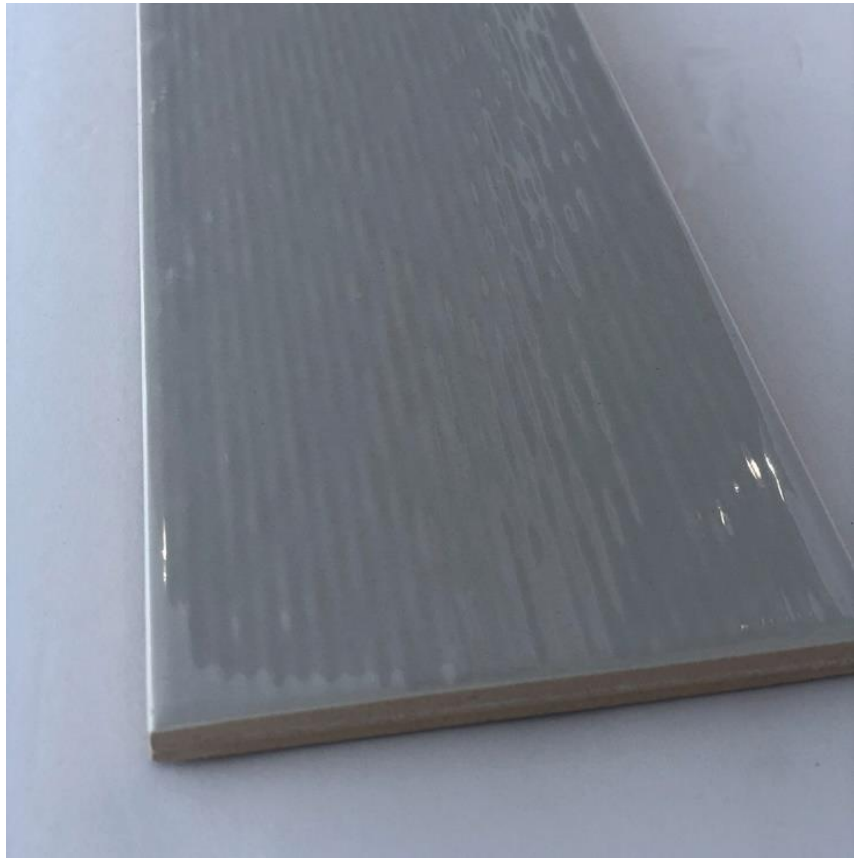

San Marco Collection

Available Colors

Fog	Mineral	Mist	Snow
Stone			

Specifications

Material:	Ceramic
Nominal Size:	4" x 16"
Nominal Thickness:	3/16"
Finish:	Gloss

Color:	Mist	Pattern:	Breeze	Variation:	V1
--------	------	----------	--------	------------	----