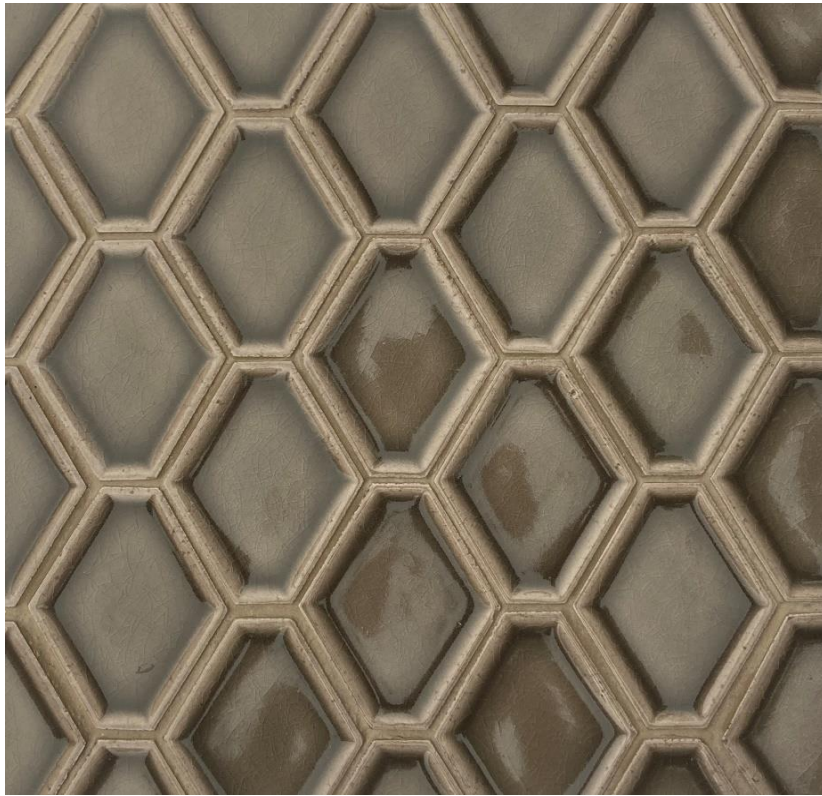

## Available Colors

Alabaster	Butternut	Cityscape	Clay
Julep	Linen	Sky	

## Specifications

Material:	Crackle-glazed Ceramic Mosaic
Nominal Size:	10 3/4" x 11 3/8" sheet
Nominal Thickness:	3/8"
Finish:	Gloss Crackle Glaze

Color:	Clay	Pattern:	Hexagonal Mosaic	Variation:	V2
SKU:	CCMIELECLY	<b>QUICK SHIP</b>		Backing:	Fiberglass Mesh