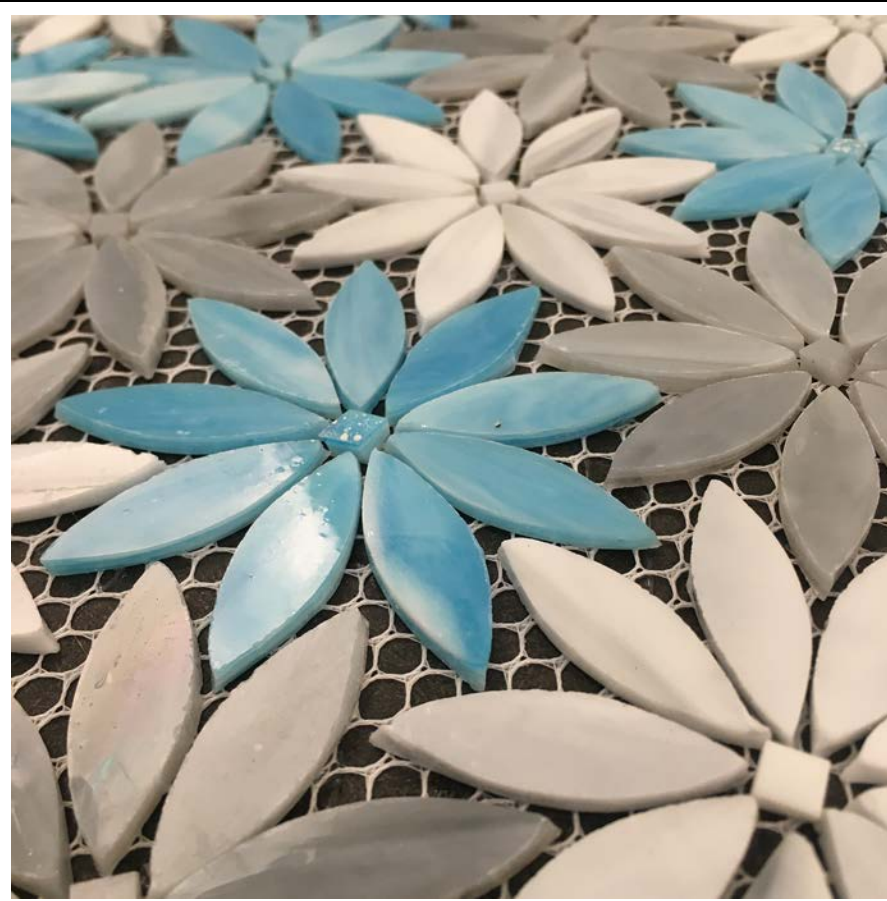

Jazz Collection

Available Colors and Patterns

Kyma Azul	Kyma Bianco	Kyma Grigio	Floral
Central Park Spring	Central Park Summer	Central Park Autumn	Central Park Winter
Dahlia	Hydrangea	Summer	

Specifications

Material:	Stained Glass Mosaic
Nominal Size:	12" x 12" Sheet
Nominal Thickness:	1/8"
Finish:	Gloss

Color:	Hydrangea	Pattern:	Hydrangea	Variation:	V4
SKU:	GLNRJAZHYNG	QUICK SHIP		Backing:	Nylon Mesh

Wall	Kitchen	Bath	Powder Room	Powder Room	Outdoor	Wet Areas	Freeze/Thaw		