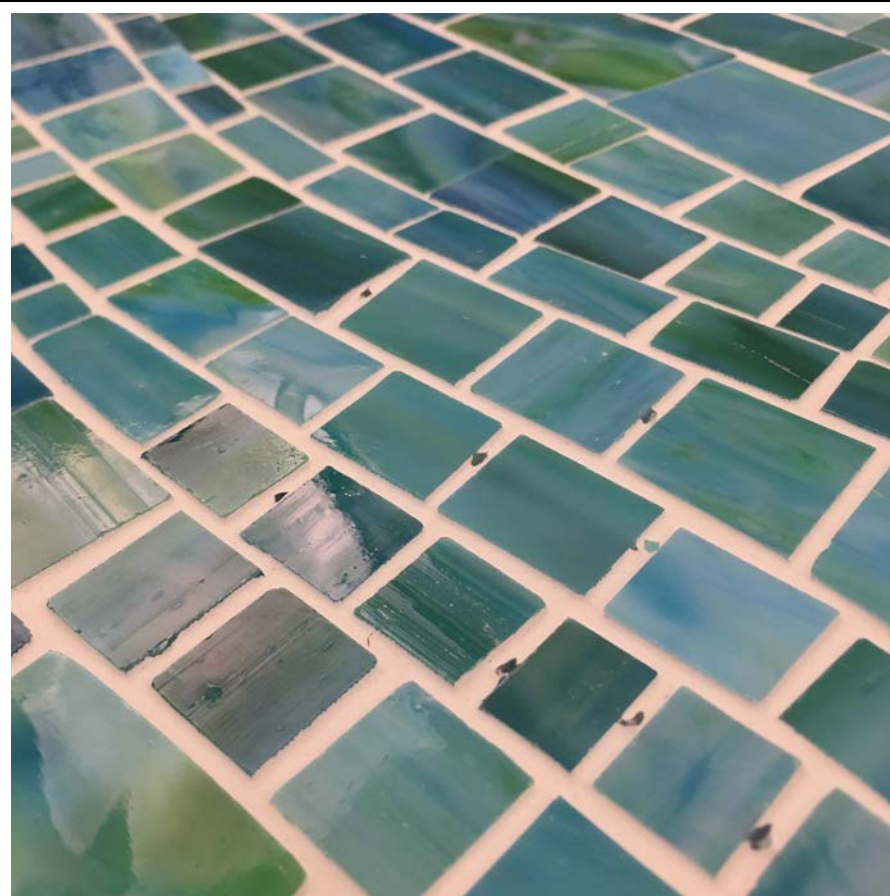

### Available Colors and Patterns

Kyma Azul	Kyma Bianco	Kyma Grigio	Floral
Central Park Spring	Central Park Summer	Central Park Autumn	Central Park Winter
Dahlia	Hydrangea	Summer	

### Specifications

Material:	Stained Glass Mosaic
Nominal Size:	10 5/16" x 10 5/16" Sheet
Nominal Thickness:	1/8"
Finish:	Gloss

Color:	Azul	Pattern:	Kyma	Variation:	V1-V4
SKU:	GLNRJAZAZMA	<b>QUICK SHIP</b>		Backing:	Nylon Mesh