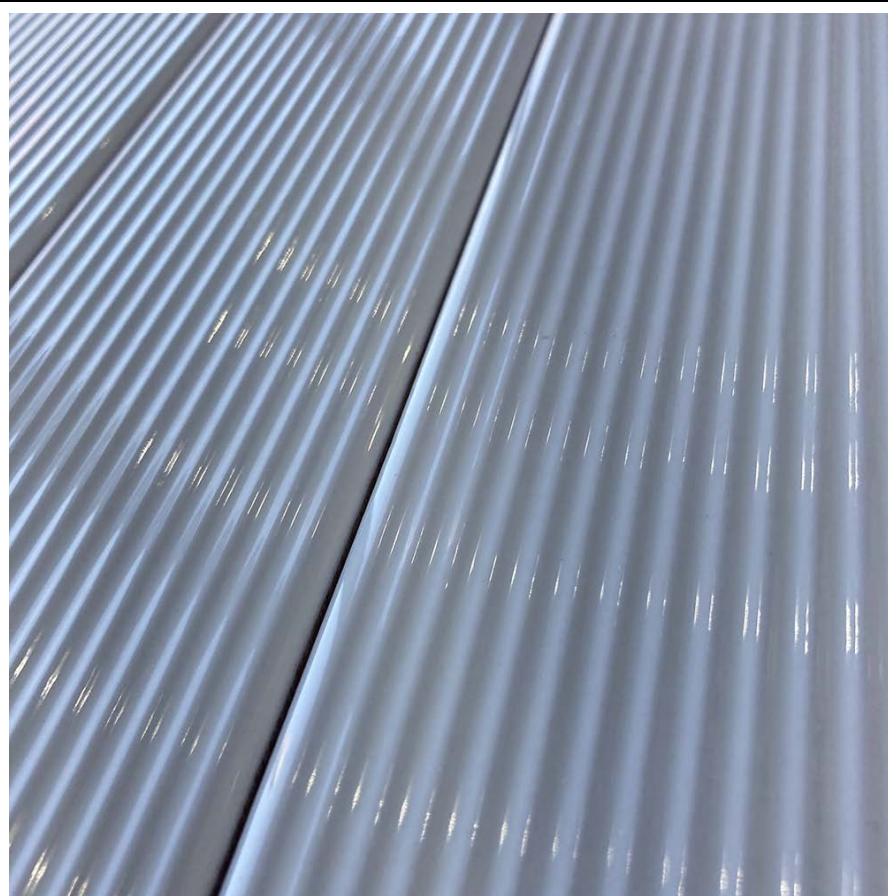

Moderna Collection

Available Colors

Blue Lagoon	Flambé	Jade	Saguaro
Sandalwood	Shaved Ice Gloss	Shaved Ice Matte	Smoke

Specifications

Material:	Glazed Ceramic
Nominal Size:	2 1/2" x 10 1/2"
Nominal Thickness:	5/16"
Finish:	Gloss

Color:	Shaved Ice Gloss	Pattern:	Corduroy	Variation:	V1
SKU:	CTMDN0309SHGC	QUICK SHIP		Backing:	N/A

Wall	Kitchen	Outdoor	Wet Areas	Freeze/Thaw

Recommended Use	Available Patterns
<ul style="list-style-type: none"> Indoor wall applications Outdoor use subject to climate 	Corduroy Hip
Installation and Maintenance	
<ul style="list-style-type: none"> Install per TCNA methods for ceramic mosaic tile Always dry-lay material before installation Refer to detailed specifications on www.mediciandco.com 	