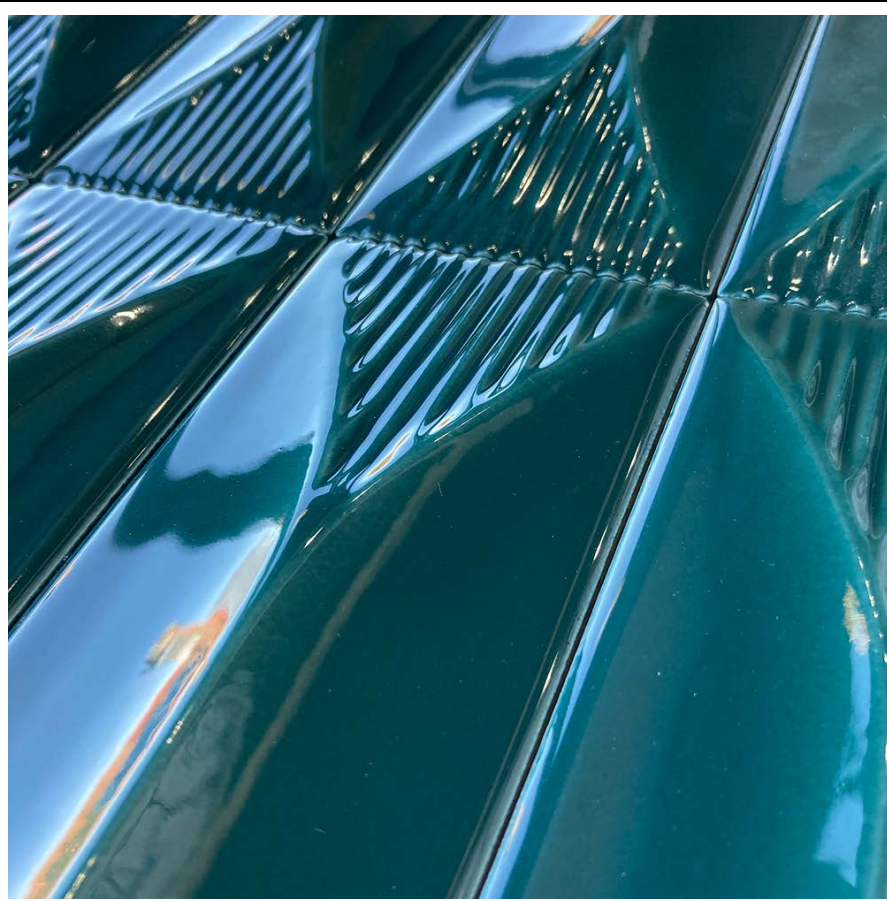

## Available Colors

Blue Lagoon	Flambé	Jade	Saguaro
Sandalwood	Shaved Ice Gloss	Shaved Ice Matte	Smoke

## Specifications

Material:	Glazed Ceramic
Nominal Size:	2 1/2" x 10 1/2"
Nominal Thickness:	5/16"
Finish:	Gloss

Color:	Jade	Pattern:	Hip	Variation:	V1
SKU:	CTMDN0309JADH	<b>QUICK SHIP</b>		Backing:	N/A