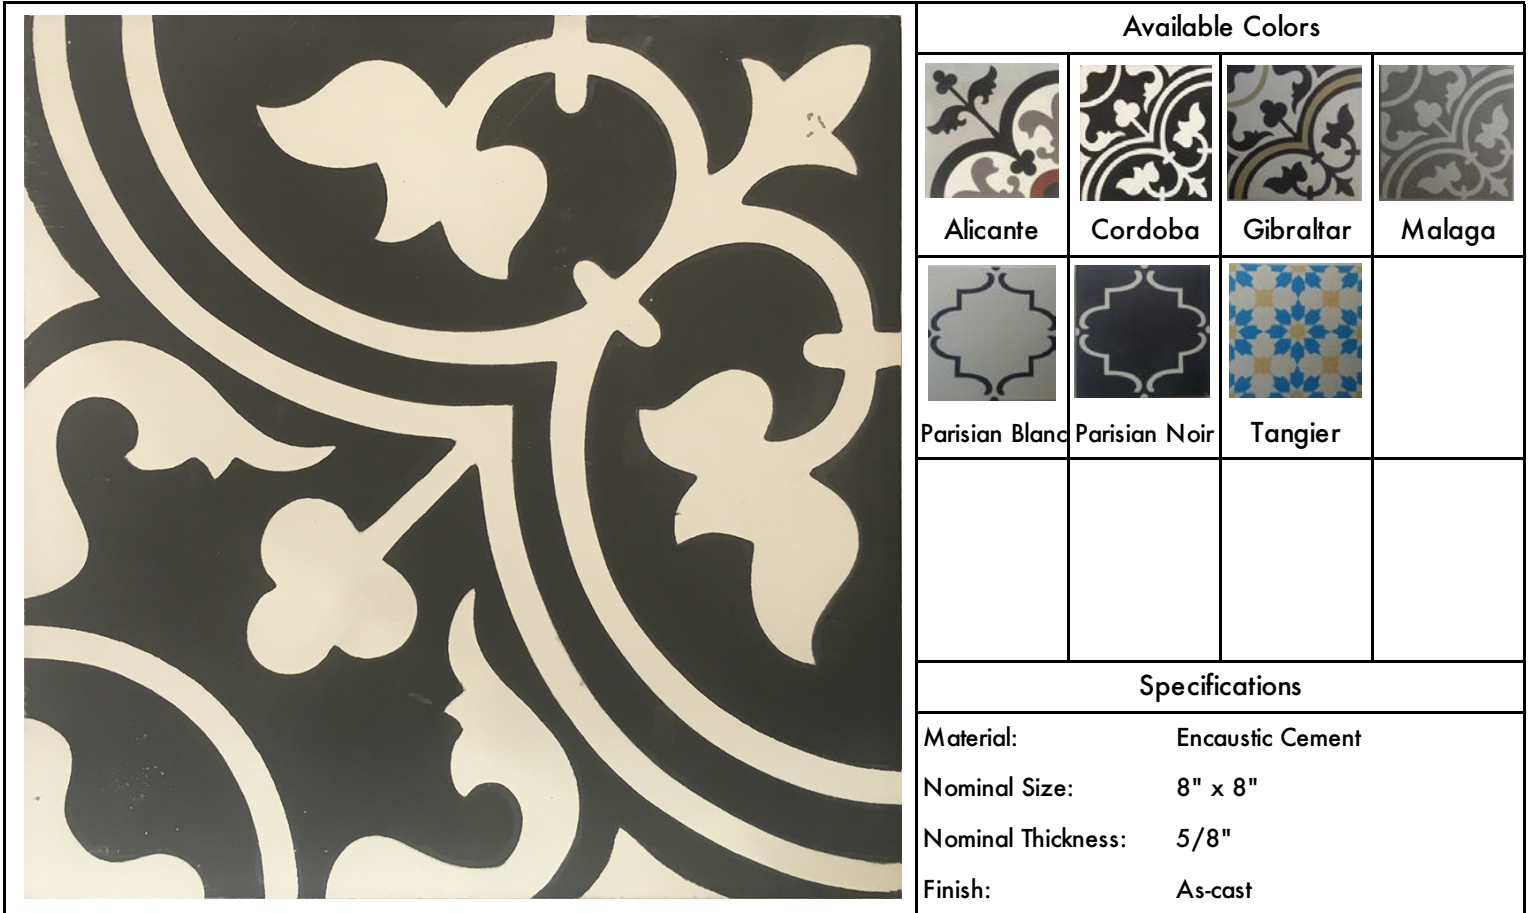

### Available Colors

Alicante	Cordoba	Gibraltar	Malaga
Parisian Blanc	Parisian Noir	Tangier	

### Specifications

Material:	Encaustic Cement
Nominal Size:	8" x 8"
Nominal Thickness:	5/8"
Finish:	As-cast
Variation:	V1/V2
Backing:	None

Color:	Cordoba	Pattern:	Field Tile
SKU:	CTCMT0808CRD <b>QUICK SHIP</b>		